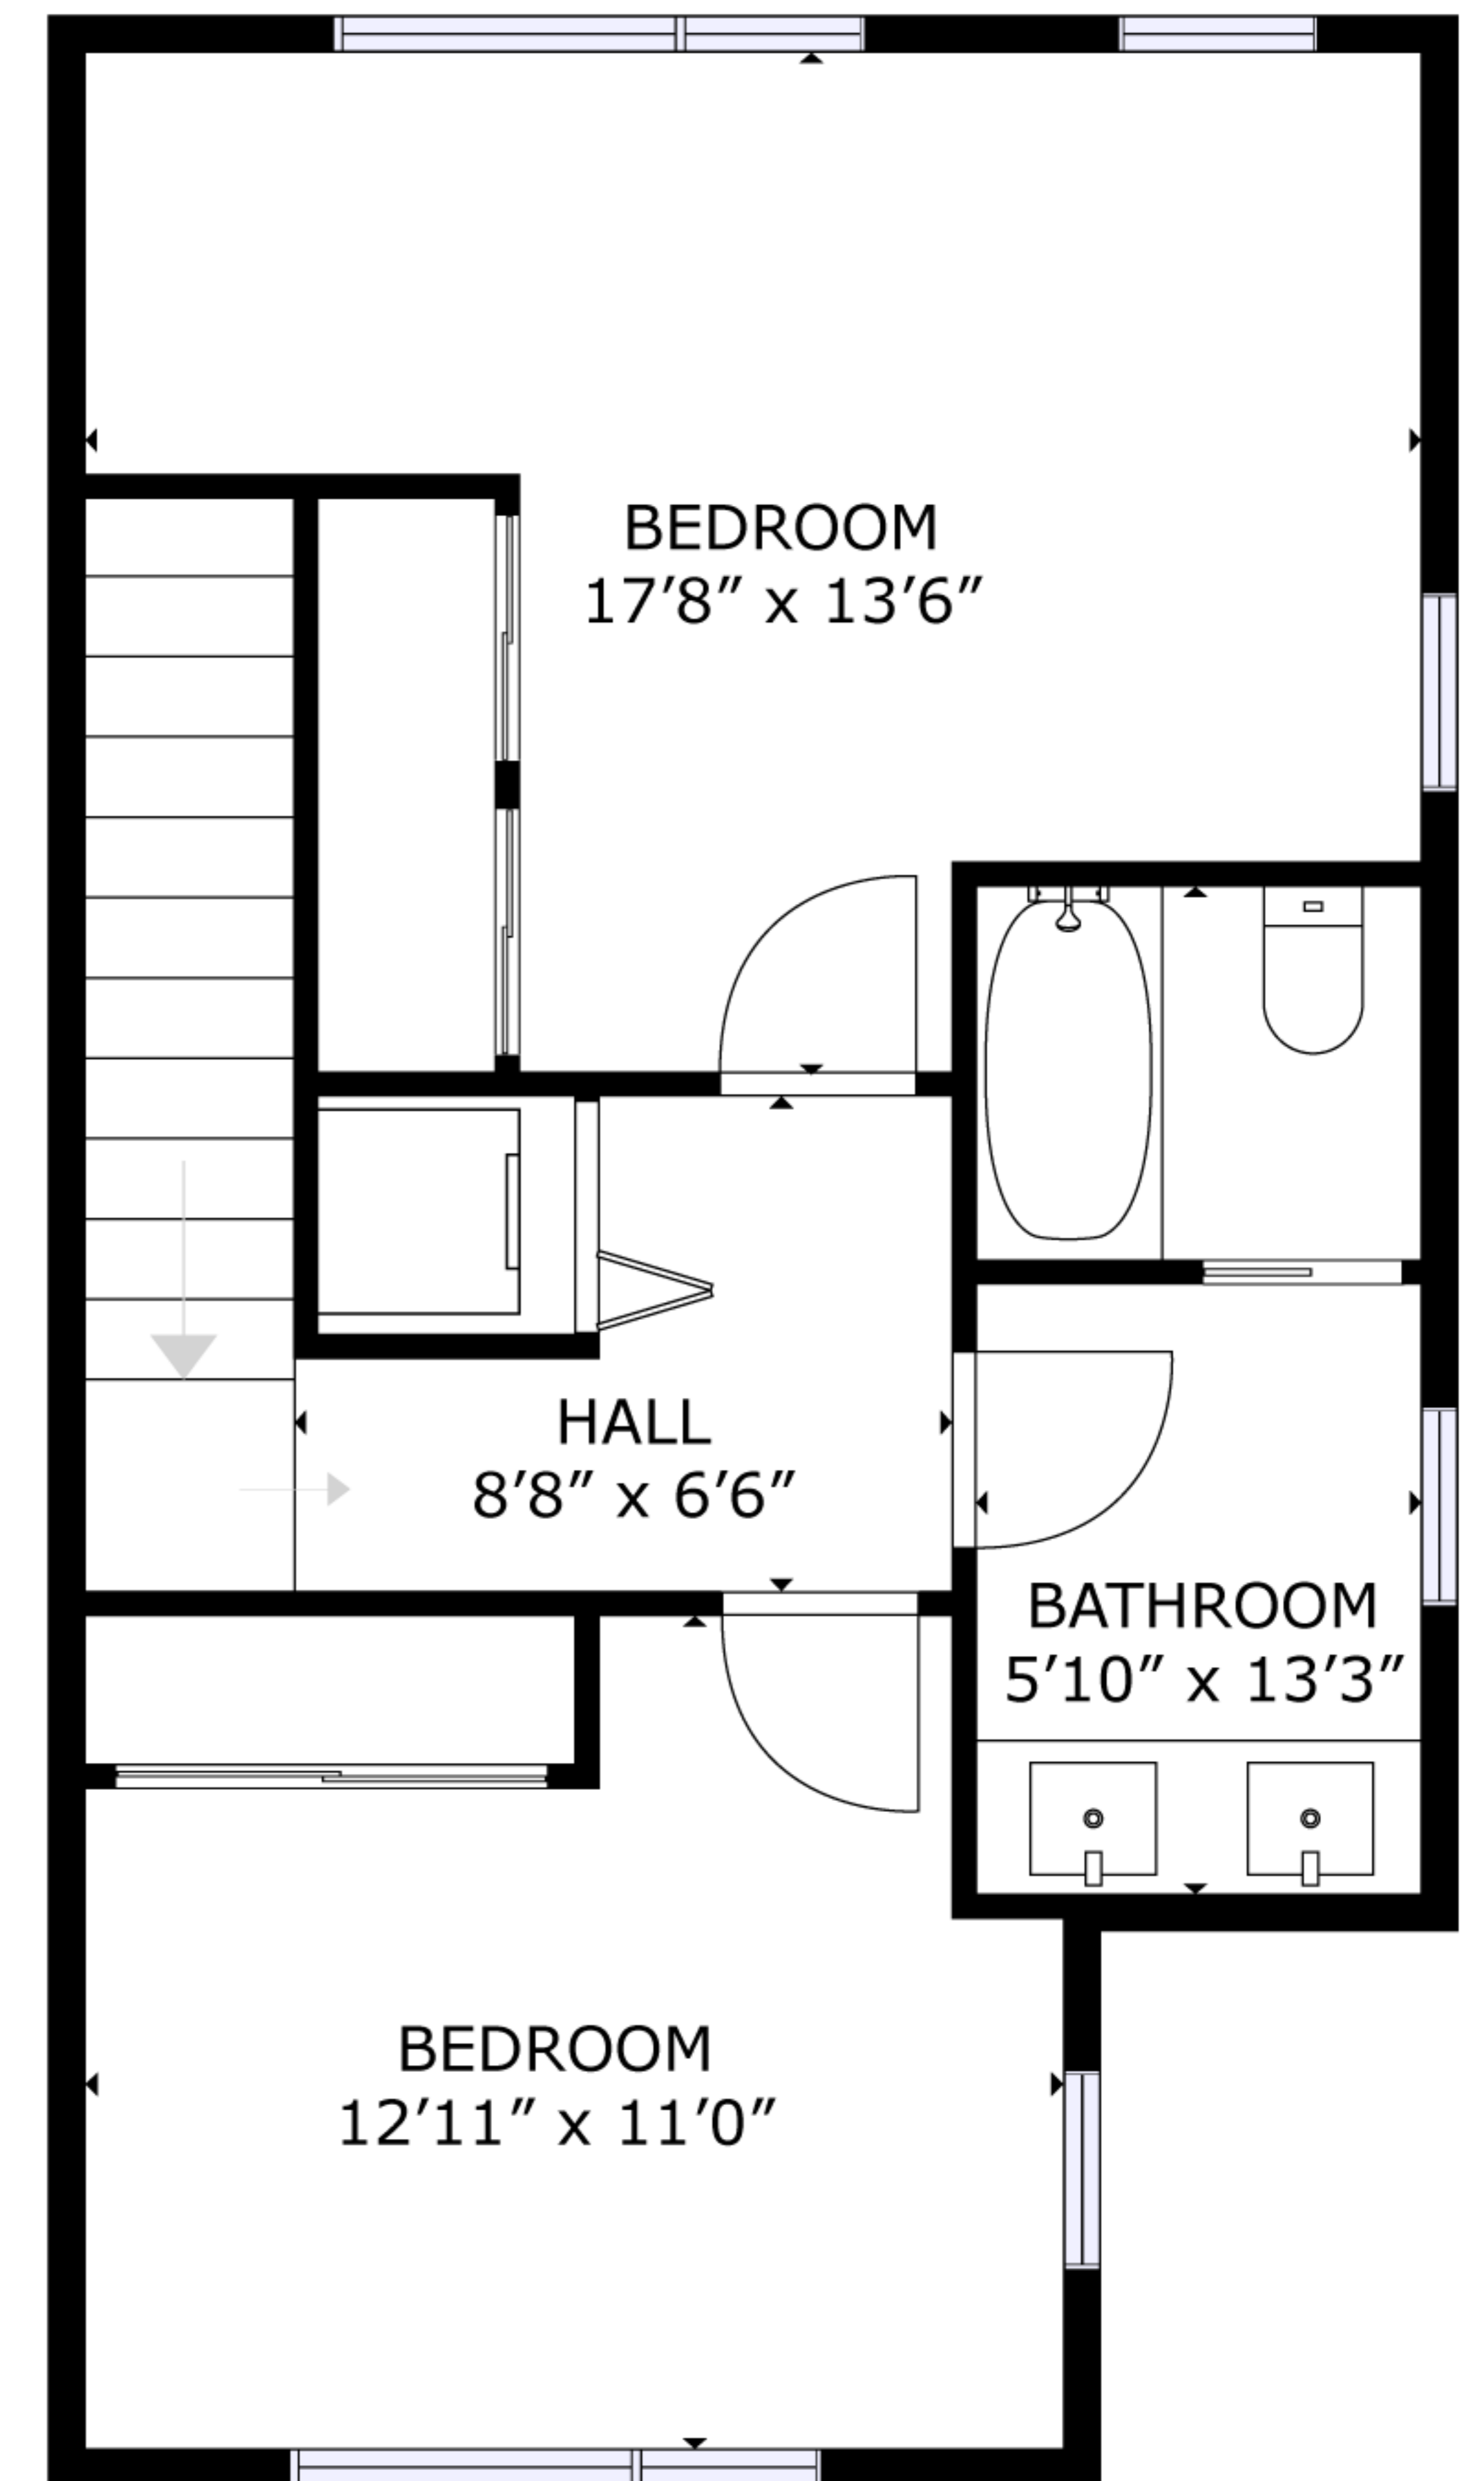

FLOOR 1

FLOOR 2

FLOOR 3

GROSS INTERNAL AREA  
 FLOOR 1: 312 sq.ft, FLOOR 2: 430 sq.ft, FLOOR 3: 527 sq.ft  
 EXCLUDED AREAS: GARAGE: 86 sq.ft  
 TOTAL: 1269 sq.ft  
 SIZES AND DIMENSIONS ARE APPROXIMATE, ACTUAL MAY VARY.