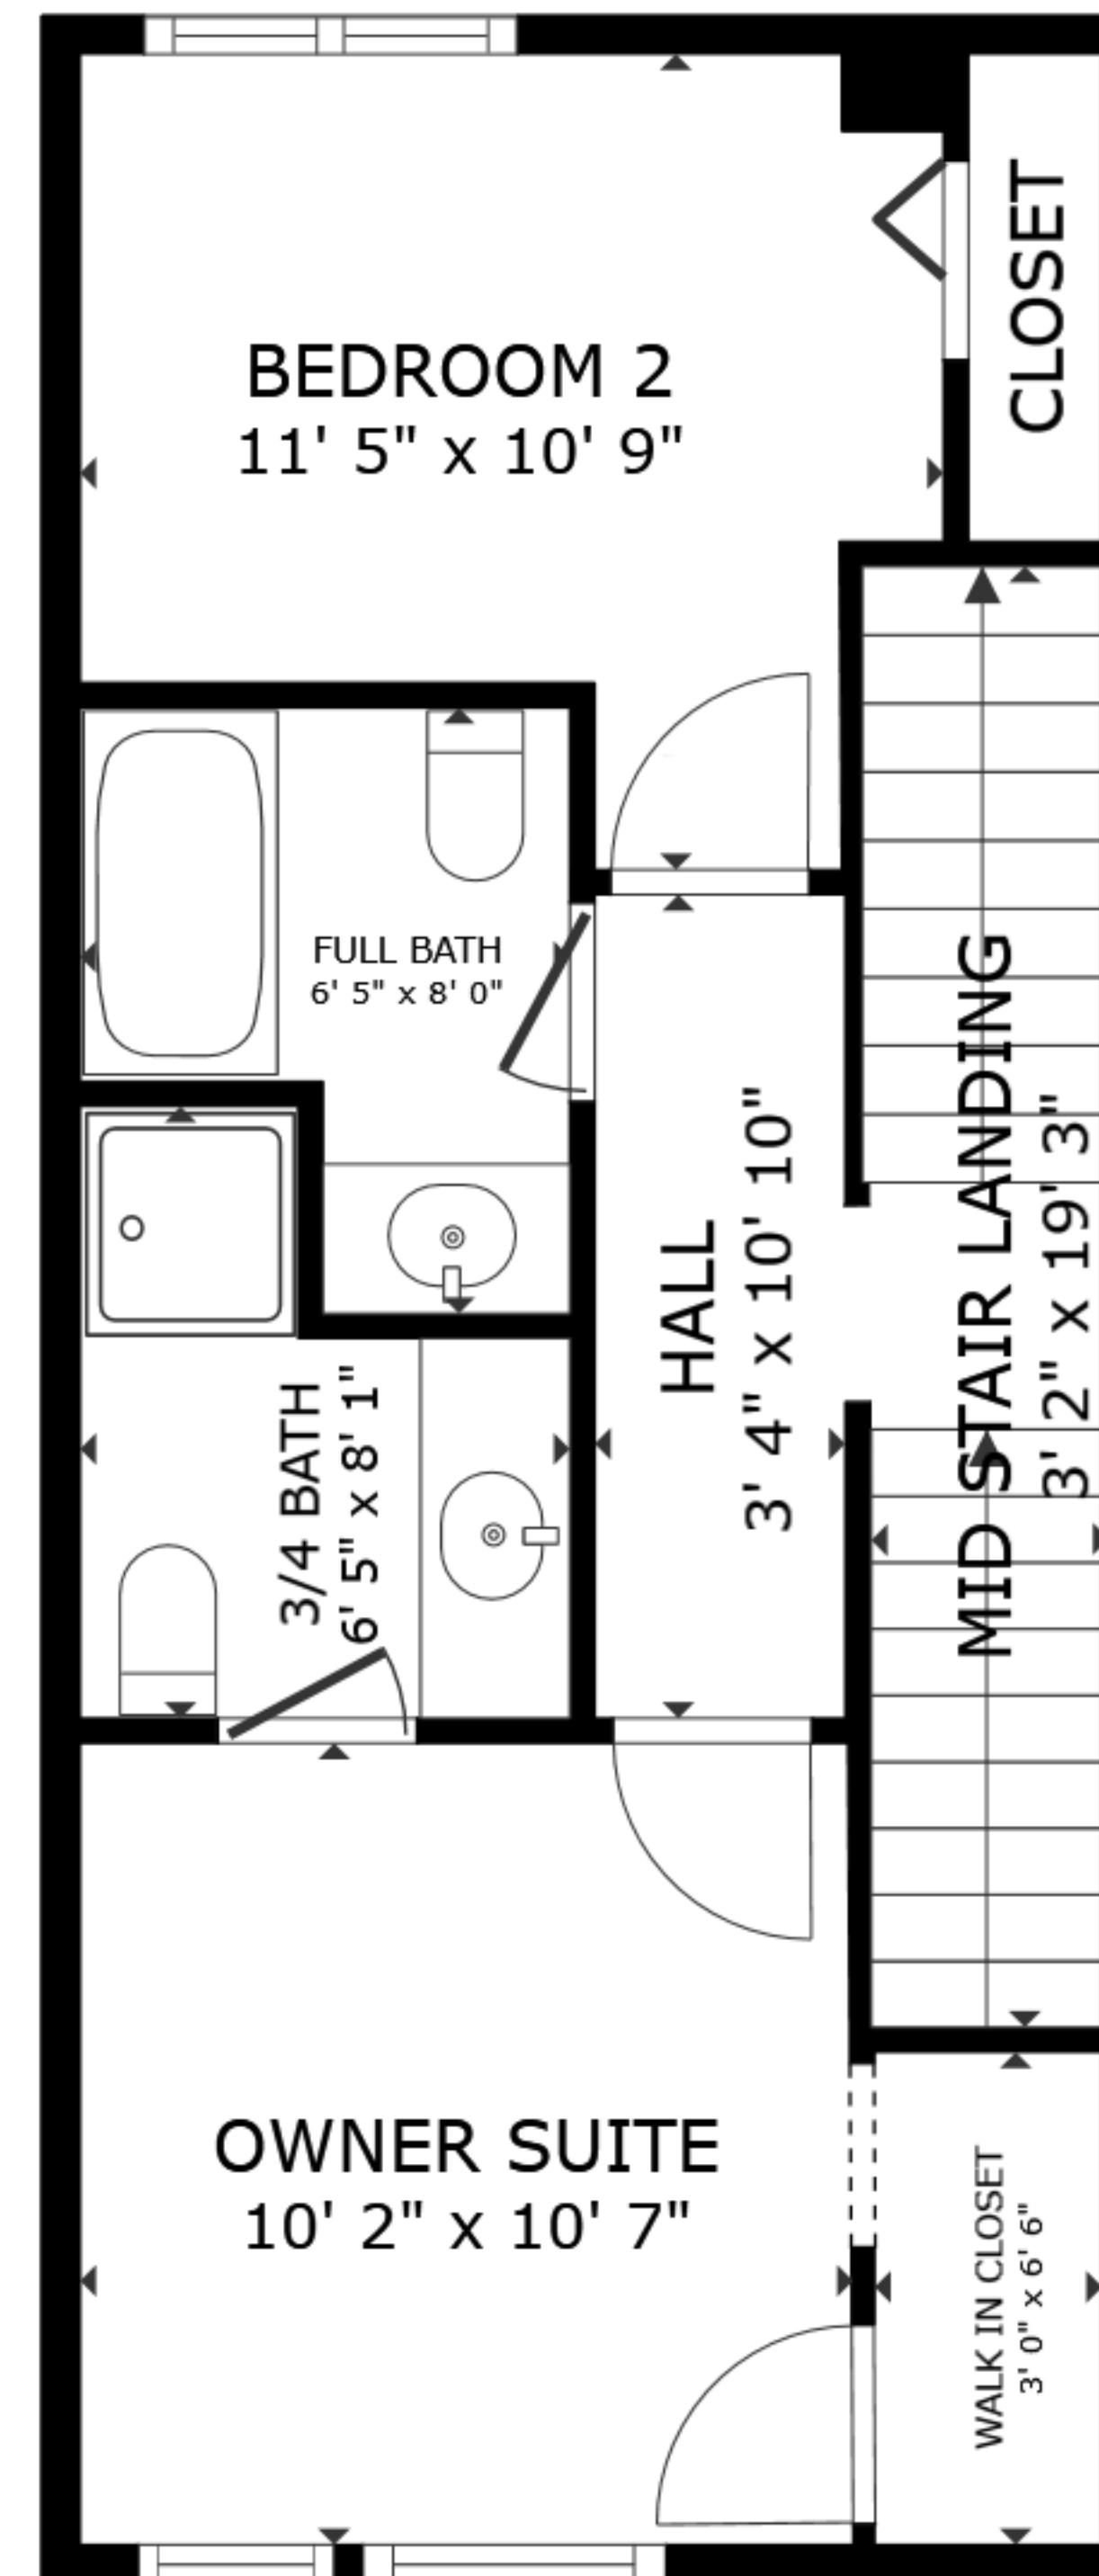

FLOOR 1

FLOOR 2

FLOOR 3

GROSS INTERNAL AREA  
 FLOOR 1 416 sq.ft. FLOOR 2 442 sq.ft. FLOOR 3 168 sq.ft.  
 EXCLUDED AREAS : PATIO 221 sq.ft.  
 TOTAL : 1,027 sq.ft.  
 SIZES AND DIMENSIONS ARE APPROXIMATE, ACTUAL MAY VARY.